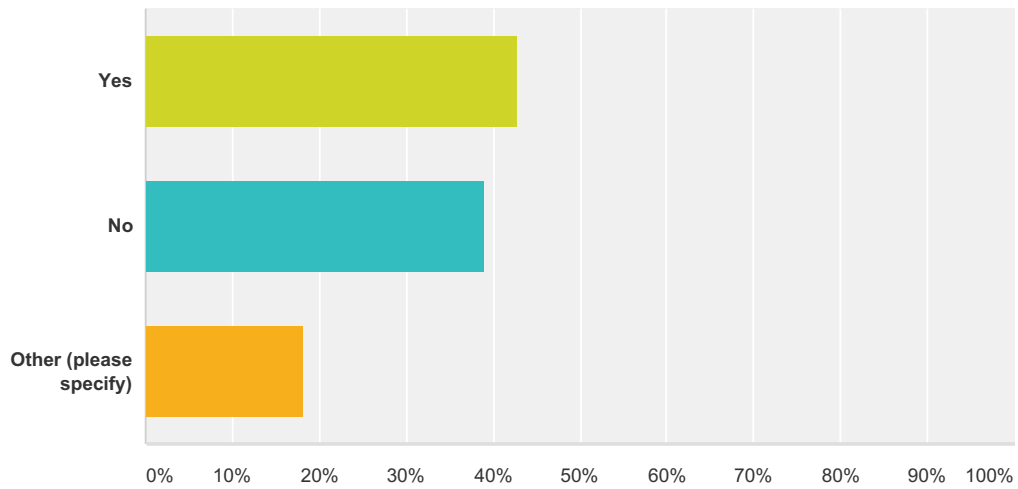

### Q4 As a whole, are City staff responsive to your concerns?

Answered: 110 Skipped: 3

Answer Choices	Responses	
Yes	42.73%	47
No	39.09%	43
Other (please specify)	18.18%	20
<b>Total</b>		<b>110</b>